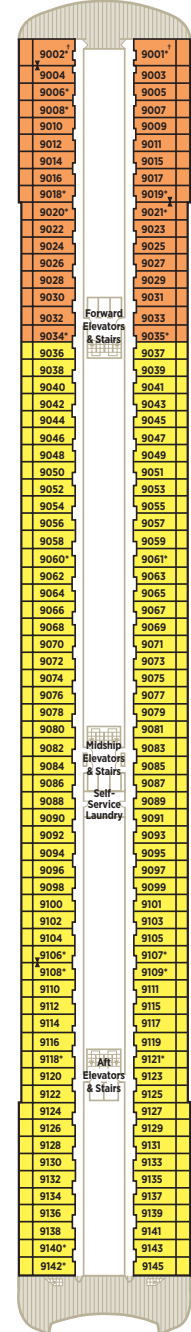

CRYSTAL SERENITY DECK PLANS

CRYSTAL PENTHOUSE WITH VERANDAH

PENTHOUSE SUITE WITH VERANDAH AND THIRD BERTH

PENTHOUSE WITH VERANDAH AND THIRD BERTH

DELUXE PURE* STATEROOM WITH VERANDAH

DELUXE STATEROOM WITH VERANDAH

DELUXE STATEROOM WITH LARGE PICTURE WINDOW

SUN DECK 13

LIDO DECK 12

PENTHOUSE DECK 11

PENTHOUSE DECK 10

SEABREEZE DECK 9

* Third berth available; as well as in Penthouses (PS and PH) with the exception of those designed for guests with disabilities, 10064 and 10065. Note: Third berth waiver required. See crystalcruises.com for details.

† Staterooms for guests with disabilities

▶ Connecting staterooms

▲ Queen-bed configuration only

HORIZON DECK 8

PROMENADE DECK 7

TIFFANY DECK 6

CRYSTAL DECK 5