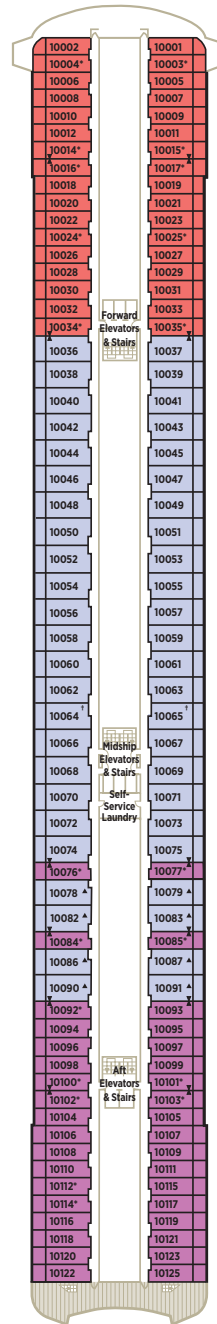

CRYSTAL SERENITY DECK PLANS

CRYSTAL PENTHOUSE WITH VERANDAH

PENTHOUSE SUITE WITH VERANDAH AND THIRD BERTH

PENTHOUSE WITH VERANDAH AND THIRD BERTH

DELUXE PURE* STATEROOM WITH VERANDAH

DELUXE STATEROOM WITH VERANDAH

DELUXE STATEROOM WITH LARGE PICTURE WINDOW

SUN DECK 13

LIDO DECK 12

PENTHOUSE DECK 11

PENTHOUSE DECK 10

SEABREEZE DECK 9

* Third berth available; as well as in Penthouses (PS and PH) with the exception of those designed for guests with disabilities, 10064 and 10065. Note: Third berth waiver required. See crystalcruises.com for details.

† Staterooms for guests with disabilities

▶ Connecting staterooms

▲ Queen-bed configuration only

HORIZON DECK 8

PROMENADE DECK 7

TIFFANY DECK 6

CRYSTAL DECK 5