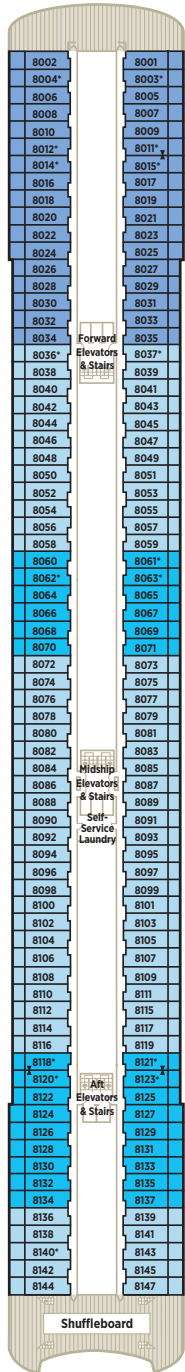

CRYSTAL SERENITY DECK PLANS

CRYSTAL PENTHOUSE WITH VERANDAH

PENTHOUSE SUITE WITH VERANDAH AND THIRD BERTH

PENTHOUSE WITH VERANDAH AND THIRD BERTH

DELUXE PURE* STATEROOM WITH VERANDAH

DELUXE STATEROOM WITH VERANDAH

DELUXE STATEROOM WITH LARGE PICTURE WINDOW

SUN DECK 13

LIDO DECK 12

PENTHOUSE DECK 11

PENTHOUSE DECK 10

SEABREEZE DECK 9

* Third berth available; as well as in Penthouses (PS and PH) with the exception of those designed for guests with disabilities, 10064 and 10065. Note: Third berth waiver required. See crystalcruises.com for details.

† Staterooms for guests with disabilities

▶ Connecting staterooms

▲ Queen-bed configuration only

HORIZON DECK 8

PROMENADE DECK 7

TIFFANY DECK 6

CRYSTAL DECK 5