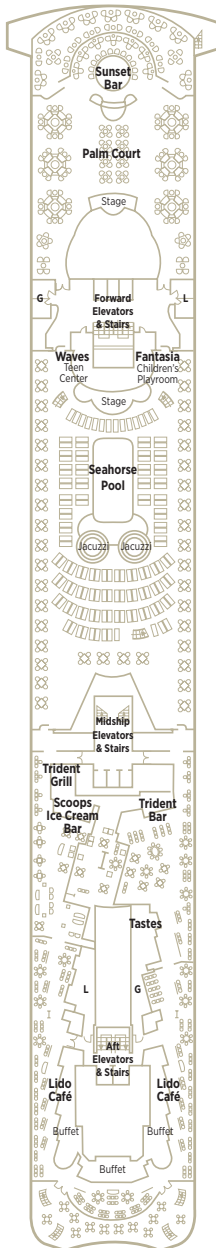

CRYSTAL SERENITY DECK PLANS

CRYSTAL PENTHOUSE WITH VERANDAH

PENTHOUSE SUITE WITH VERANDAH AND THIRD BERTH

PENTHOUSE WITH VERANDAH AND THIRD BERTH

DELUXE PURE* STATEROOM WITH VERANDAH

DELUXE STATEROOM WITH VERANDAH

DELUXE STATEROOM WITH LARGE PICTURE WINDOW

SUN DECK 13

LIDO DECK 12

PENTHOUSE DECK 11

PENTHOUSE DECK 10

SEABREEZE DECK 9

* Third berth available; as well as in Penthouses (PS and PH) with the exception of those designed for guests with disabilities, 10064 and 10065. Note: Third berth waiver required. See crystalcruises.com for details.

† Staterooms for guests with disabilities

▶ Connecting staterooms

▲ Queen-bed configuration only

HORIZON DECK 8

PROMENADE DECK 7

TIFFANY DECK 6

CRYSTAL DECK 5