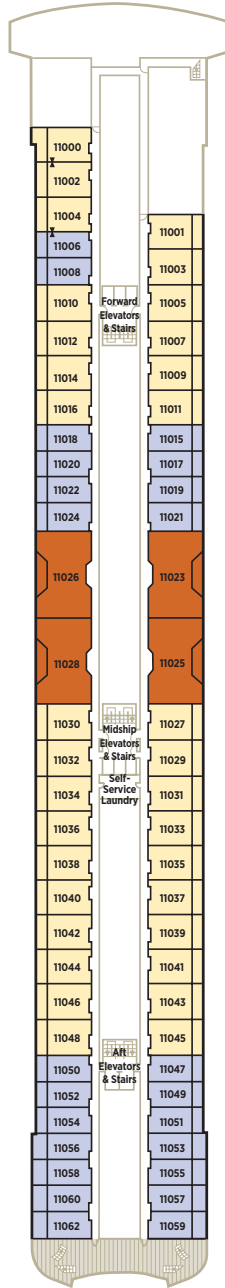

CRYSTAL SERENITY DECK PLANS

CRYSTAL PENTHOUSE WITH VERANDAH

PENTHOUSE SUITE WITH VERANDAH AND THIRD BERTH

PENTHOUSE WITH VERANDAH AND THIRD BERTH

DELUXE PURE* STATEROOM WITH VERANDAH

DELUXE STATEROOM WITH VERANDAH

DELUXE STATEROOM WITH LARGE PICTURE WINDOW

SUN DECK 13

LIDO DECK 12

PENTHOUSE DECK 11

PENTHOUSE DECK 10

SEABREEZE DECK 9

* Third berth available; as well as in Penthouses (PS and PH) with the exception of those designed for guests with disabilities, 10064 and 10065. Note: Third berth waiver required. See crystalcruises.com for details.

† Staterooms for guests with disabilities

▶ Connecting staterooms

▲ Queen-bed configuration only

HORIZON DECK 8

PROMENADE DECK 7

TIFFANY DECK 6

CRYSTAL DECK 5