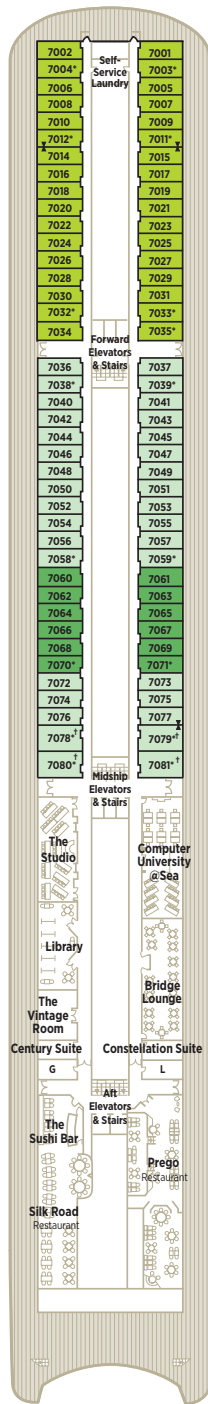

CRYSTAL SERENITY DECK PLANS

CRYSTAL PENTHOUSE WITH VERANDAH

PENTHOUSE SUITE WITH VERANDAH AND THIRD BERTH

PENTHOUSE WITH VERANDAH AND THIRD BERTH

DELUXE PURE* STATEROOM WITH VERANDAH

DELUXE STATEROOM WITH VERANDAH

DELUXE STATEROOM WITH LARGE PICTURE WINDOW

SUN DECK 13

LIDO DECK 12

PENTHOUSE DECK 11

PENTHOUSE DECK 10

SEABREEZE DECK 9

* Third berth available; as well as in Penthouses (PS and PH) with the exception of those designed for guests with disabilities, 10064 and 10065. Note: Third berth waiver required. See crystalcruises.com for details.

† Staterooms for guests with disabilities

▶ Connecting staterooms

▲ Queen-bed configuration only

HORIZON DECK 8

PROMENADE DECK 7

TIFFANY DECK 6

CRYSTAL DECK 5