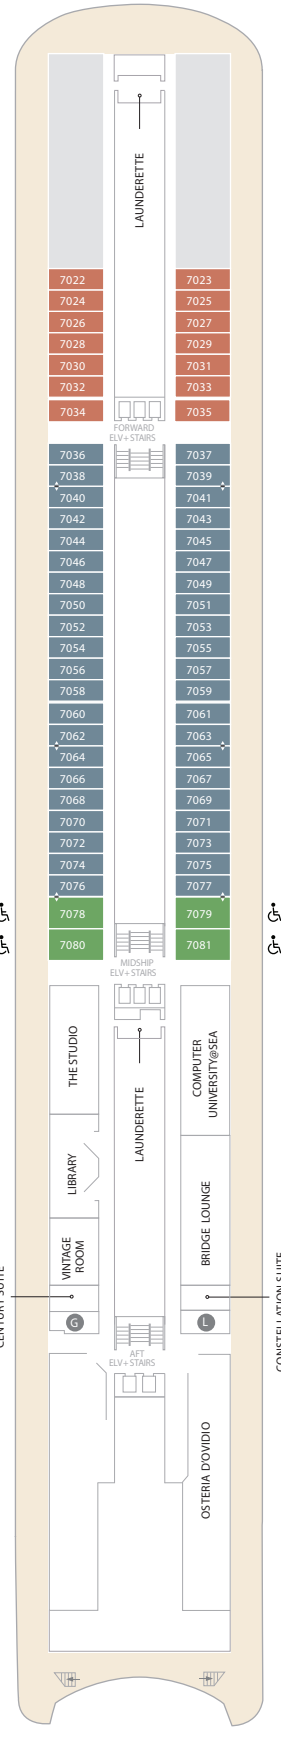

CRYSTAL SERENITY

DECK 5

DECK 6

DECK 7

DECK 8

DECK 9

DECK 10

DECK 11

DECK 12

DECK 13

SUITES AND GUEST ROOMS

- CRYSTAL PENTHOUSE SUITE
- JUNIOR CRYSTAL PENTHOUSE SUITE
- SAPPHIRE VERANDA SUITE
- AQUAMARINE VERANDA SUITE
- AQUAMARINE OCEAN VIEW SUITE
- DOUBLE GUEST ROOM WITH VERANDA
- DOUBLE GUEST ROOM WITH OCEAN VIEW
- SINGLE GUEST ROOM WITH OCEAN VIEW

ACCESSIBLE SUITES

CONNECTING SUITES