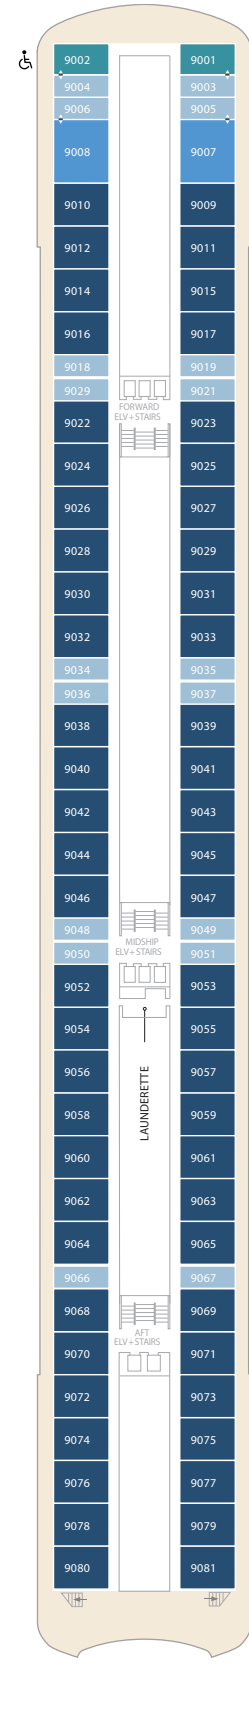

CRYSTAL SERENITY

DECK 5

DECK 6

DECK 7

DECK 8

DECK 9

DECK 10

DECK 11

DECK 12

DECK 13

SUITES AND GUEST ROOMS

- CRYSTAL PENTHOUSE SUITE
- JUNIOR CRYSTAL PENTHOUSE SUITE
- SAPPHIRE VERANDA SUITE
- AQUAMARINE VERANDA SUITE
- AQUAMARINE OCEAN VIEW SUITE
- DOUBLE GUEST ROOM WITH VERANDA
- DOUBLE GUEST ROOM WITH OCEAN VIEW
- SINGLE GUEST ROOM WITH OCEAN VIEW

ACCESSIBLE SUITES

CONNECTING SUITES