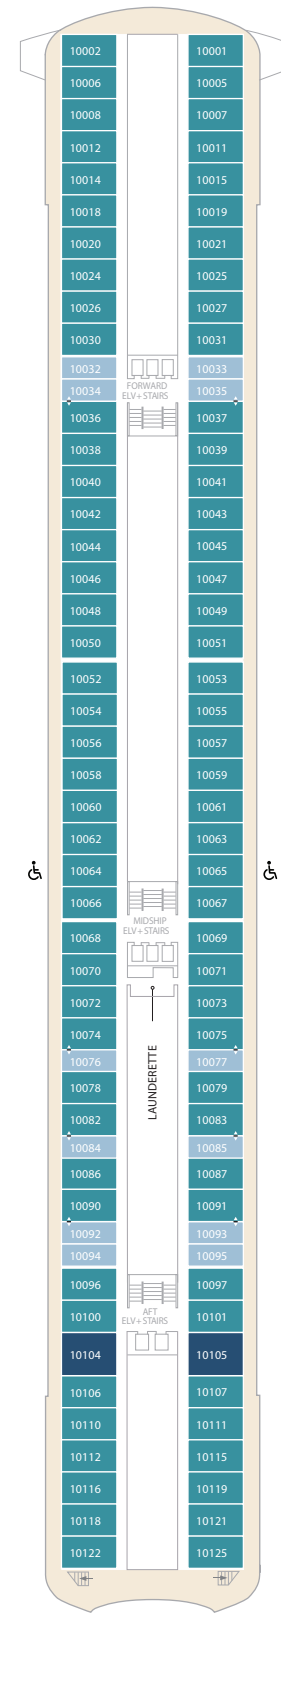

CRYSTAL SERENITY

DECK 5

DECK 6

DECK 7

DECK 8

DECK 9

DECK 10

DECK 11

DECK 12

DECK 13

SUITES AND GUEST ROOMS

- CRYSTAL PENTHOUSE SUITE
- JUNIOR CRYSTAL PENTHOUSE SUITE
- SAPPHIRE VERANDA SUITE
- AQUAMARINE VERANDA SUITE
- AQUAMARINE OCEAN VIEW SUITE
- DOUBLE GUEST ROOM WITH VERANDA
- DOUBLE GUEST ROOM WITH OCEAN VIEW
- SINGLE GUEST ROOM WITH OCEAN VIEW

ACCESSIBLE SUITES

CONNECTING SUITES