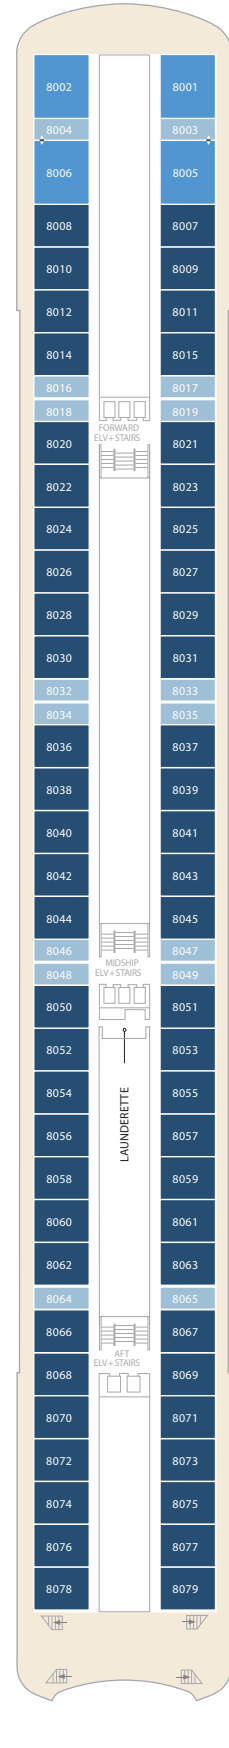

CRYSTAL SERENITY

DECK 5

DECK 6

DECK 7

DECK 8

DECK 9

DECK 10

DECK 11

DECK 12

DECK 13

SUITES AND GUEST ROOMS

- CRYSTAL PENTHOUSE SUITE
- JUNIOR CRYSTAL PENTHOUSE SUITE
- SAPPHIRE VERANDA SUITE
- AQUAMARINE VERANDA SUITE
- AQUAMARINE OCEAN VIEW SUITE
- DOUBLE GUEST ROOM WITH VERANDA
- DOUBLE GUEST ROOM WITH OCEAN VIEW
- SINGLE GUEST ROOM WITH OCEAN VIEW

ACCESSIBLE SUITES

CONNECTING SUITES