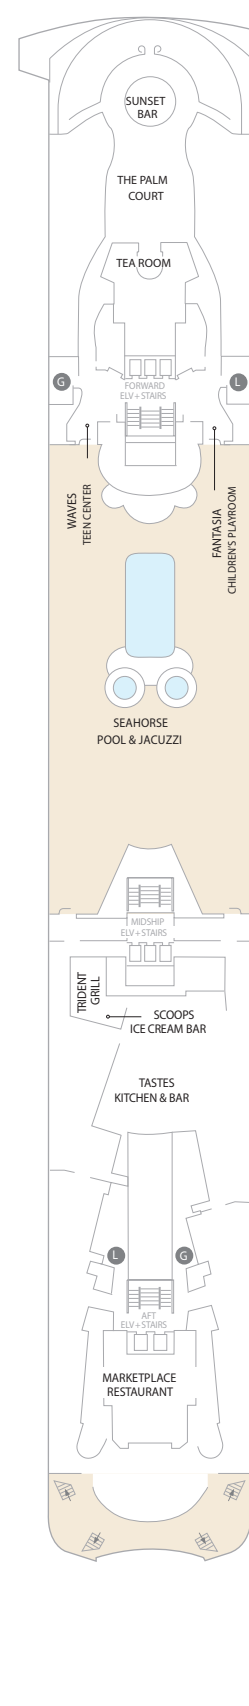

CRYSTAL SERENITY

DECK 5

DECK 6

DECK 7

DECK 8

DECK 9

DECK 10

DECK 11

DECK 12

DECK 13

SUITES AND GUEST ROOMS

- CRYSTAL PENTHOUSE SUITE
- JUNIOR CRYSTAL PENTHOUSE SUITE
- SAPPHIRE VERANDA SUITE
- AQUAMARINE VERANDA SUITE
- AQUAMARINE OCEAN VIEW SUITE
- DOUBLE GUEST ROOM WITH VERANDA
- DOUBLE GUEST ROOM WITH OCEAN VIEW
- SINGLE GUEST ROOM WITH OCEAN VIEW

ACCESSIBLE SUITES

CONNECTING SUITES