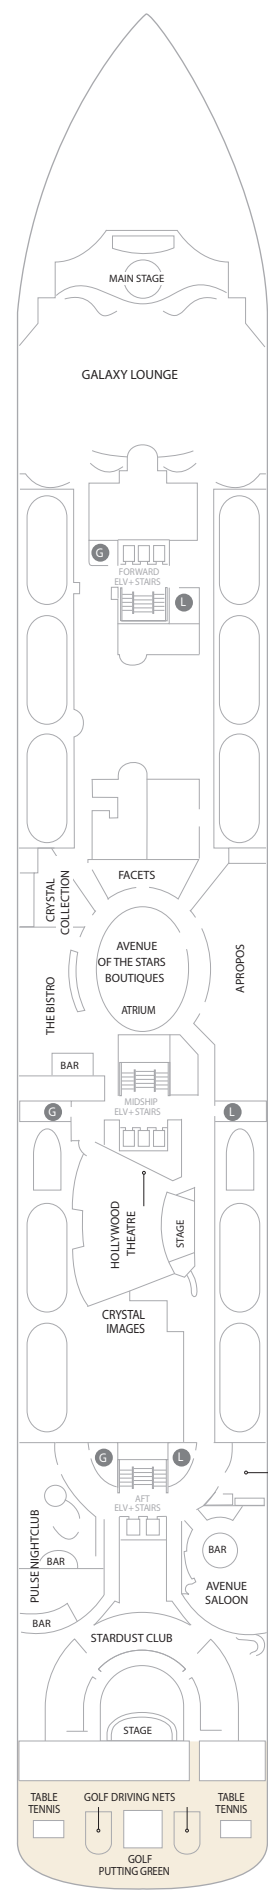

CRYSTAL SERENITY

DECK 5

DECK 6

DECK 7

DECK 8

DECK 9

DECK 10

DECK 11

DECK 12

DECK 13

SUITES AND GUEST ROOMS

- CRYSTAL PENTHOUSE SUITE
- JUNIOR CRYSTAL PENTHOUSE SUITE
- SAPPHIRE VERANDA SUITE
- AQUAMARINE VERANDA SUITE
- AQUAMARINE OCEAN VIEW SUITE
- DOUBLE GUEST ROOM WITH VERANDA
- DOUBLE GUEST ROOM WITH OCEAN VIEW
- SINGLE GUEST ROOM WITH OCEAN VIEW

ACCESSIBLE SUITES

CONNECTING SUITES