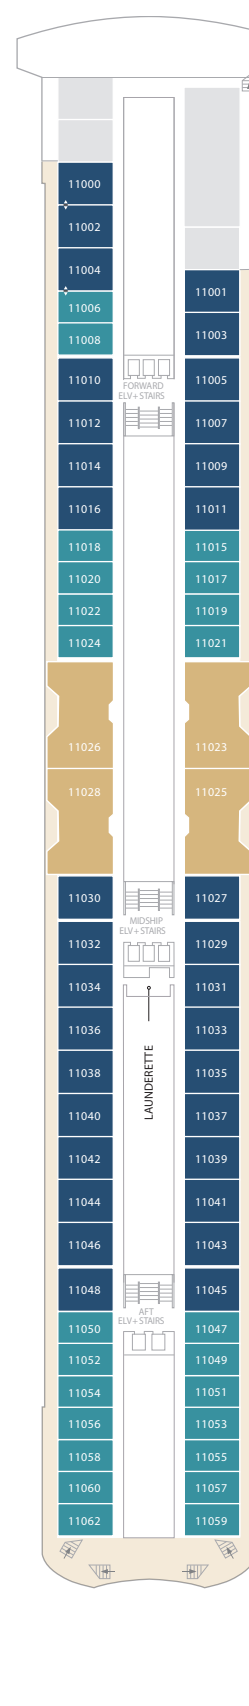

CRYSTAL SERENITY

DECK 5

DECK 6

DECK 7

DECK 8

DECK 9

DECK 10

DECK 11

DECK 12

DECK 13

SUITES AND GUEST ROOMS

- CRYSTAL PENTHOUSE SUITE
- JUNIOR CRYSTAL PENTHOUSE SUITE
- SAPPHIRE VERANDA SUITE
- AQUAMARINE VERANDA SUITE
- AQUAMARINE OCEAN VIEW SUITE
- DOUBLE GUEST ROOM WITH VERANDA
- DOUBLE GUEST ROOM WITH OCEAN VIEW
- SINGLE GUEST ROOM WITH OCEAN VIEW

ACCESSIBLE SUITES

CONNECTING SUITES