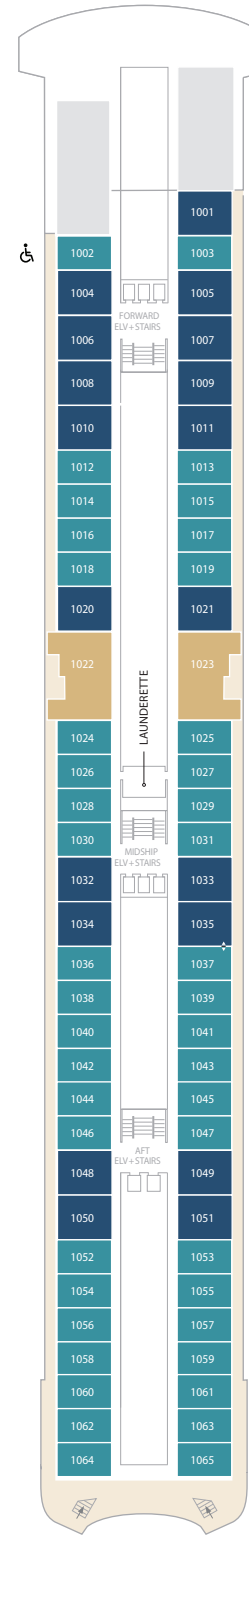

CRYSTAL SYMPHONY

DECK 5

DECK 6

DECK 7

DECK 8

DECK 9

DECK 10

DECK 11

DECK 12

SUITES AND GUEST ROOMS

- CRYSTAL PENTHOUSE SUITE
- JUNIOR CRYSTAL PENTHOUSE SUITE
- SAPPHIRE VERANDA SUITE
- SAPPHIRE OCEAN VIEW SUITE
- AQUAMARINE VERANDA SUITE
- AQUAMARINE OCEAN VIEW SUITE
- DOUBLE GUEST ROOM WITH VERANDA
- DOUBLE GUEST ROOM WITH OCEAN VIEW
- SINGLE GUEST ROOM WITH OCEAN VIEW

- ACCESSIBLE SUITES
- CONNECTING SUITES