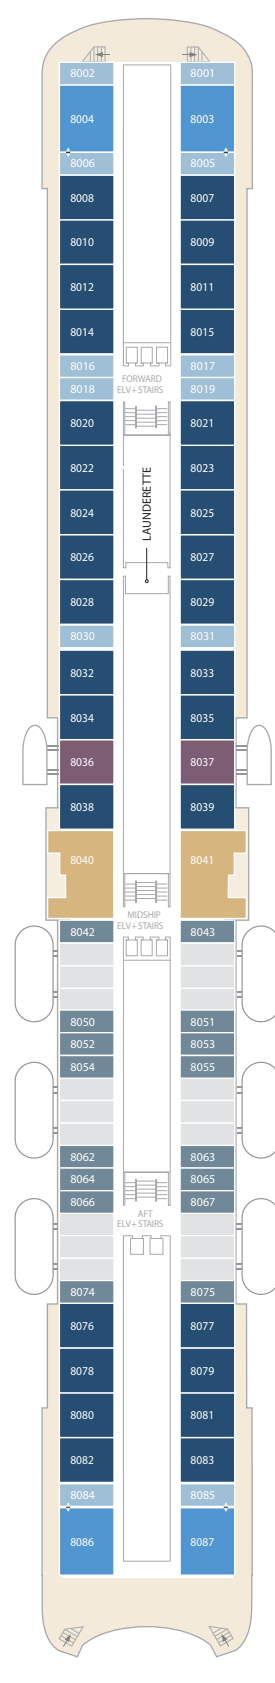

CRYSTAL SYMPHONY

DECK 5

DECK 6

DECK 7

DECK 8

DECK 9

DECK 10

DECK 11

DECK 12

SUITES AND GUEST ROOMS

- CRYSTAL PENTHOUSE SUITE
- JUNIOR CRYSTAL PENTHOUSE SUITE
- SAPPHIRE VERANDA SUITE
- SAPPHIRE OCEAN VIEW SUITE
- AQUAMARINE VERANDA SUITE
- AQUAMARINE OCEAN VIEW SUITE
- DOUBLE GUEST ROOM WITH VERANDA
- DOUBLE GUEST ROOM WITH OCEAN VIEW
- SINGLE GUEST ROOM WITH OCEAN VIEW

- ACCESSIBLE SUITES
- CONNECTING SUITES