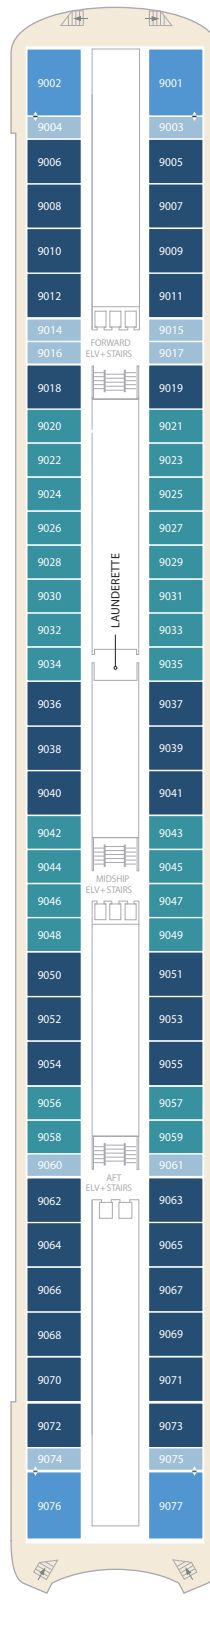

CRYSTAL SYMPHONY

DECK 5

DECK 6

DECK 7

DECK 8

DECK 9

DECK 10

DECK 11

DECK 12

SUITES AND GUEST ROOMS

- CRYSTAL PENTHOUSE SUITE
- JUNIOR CRYSTAL PENTHOUSE SUITE
- SAPPHIRE VERANDA SUITE
- SAPPHIRE OCEAN VIEW SUITE
- AQUAMARINE VERANDA SUITE
- AQUAMARINE OCEAN VIEW SUITE
- DOUBLE GUEST ROOM WITH VERANDA
- DOUBLE GUEST ROOM WITH OCEAN VIEW
- SINGLE GUEST ROOM WITH OCEAN VIEW