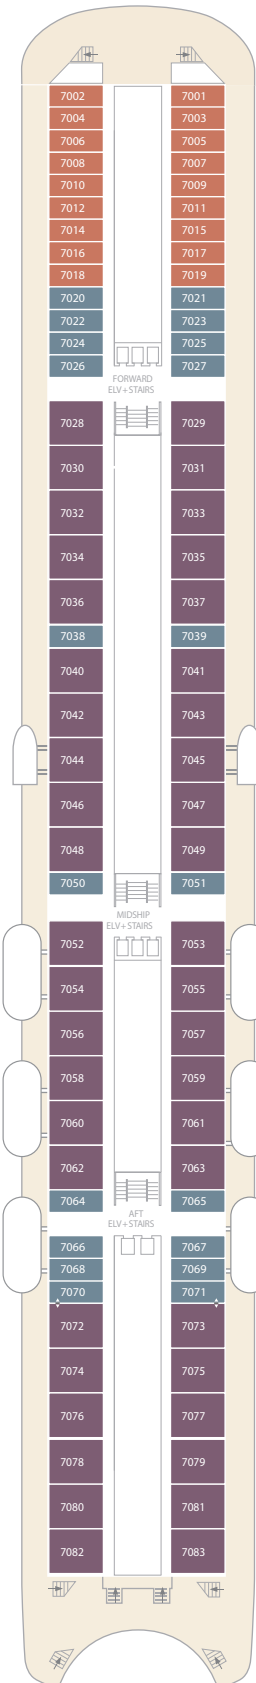

CRYSTAL SYMPHONY

DECK 5

DECK 6

DECK 7

DECK 8

DECK 9

DECK 10

DECK 11

DECK 12

SUITES AND GUEST ROOMS

- CRYSTAL PENTHOUSE SUITE
- JUNIOR CRYSTAL PENTHOUSE SUITE
- SAPPHIRE VERANDA SUITE
- SAPPHIRE OCEAN VIEW SUITE
- AQUAMARINE VERANDA SUITE
- AQUAMARINE OCEAN VIEW SUITE
- DOUBLE GUEST ROOM WITH VERANDA
- DOUBLE GUEST ROOM WITH OCEAN VIEW
- SINGLE GUEST ROOM WITH OCEAN VIEW

- ACCESSIBLE SUITES
- CONNECTING SUITES